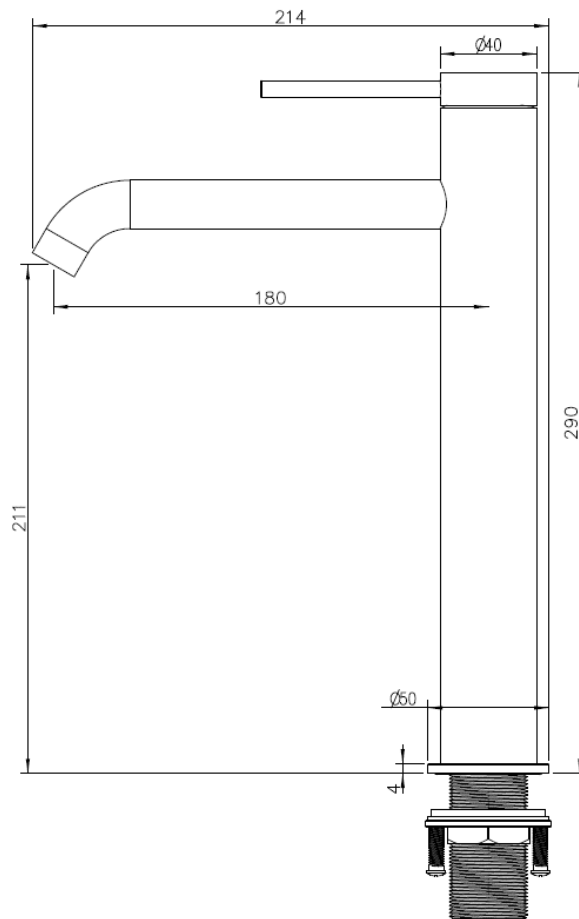

**Features:**

- Lead Free Compliant
- 4.5Lpm WELS 6 Star

**Product Codes:**

<b>BL2025</b>	Chrome
<b>BL2025BSS</b>	Brushed Stainless Steel
<b>BL2025BK</b>	Matte Black
<b>BL2025GM</b>	Gun Metal
<b>BL2025BG</b>	Brushed Gold

All measurements and specifications provided for our products are approximate and subject to change without prior notice. The information listed is correct at time of publication, however Bestlink International PTY LTD reserves the right to vary design and dimensions of products without prior notice. We recommend verifying dimensions and specifications before installation. For ceramic products, please allow a +/- 5mm tolerance for manufacturing variance. For basins, it is recommended that actual basin be used when cutting out bench top to ensure exact fit.